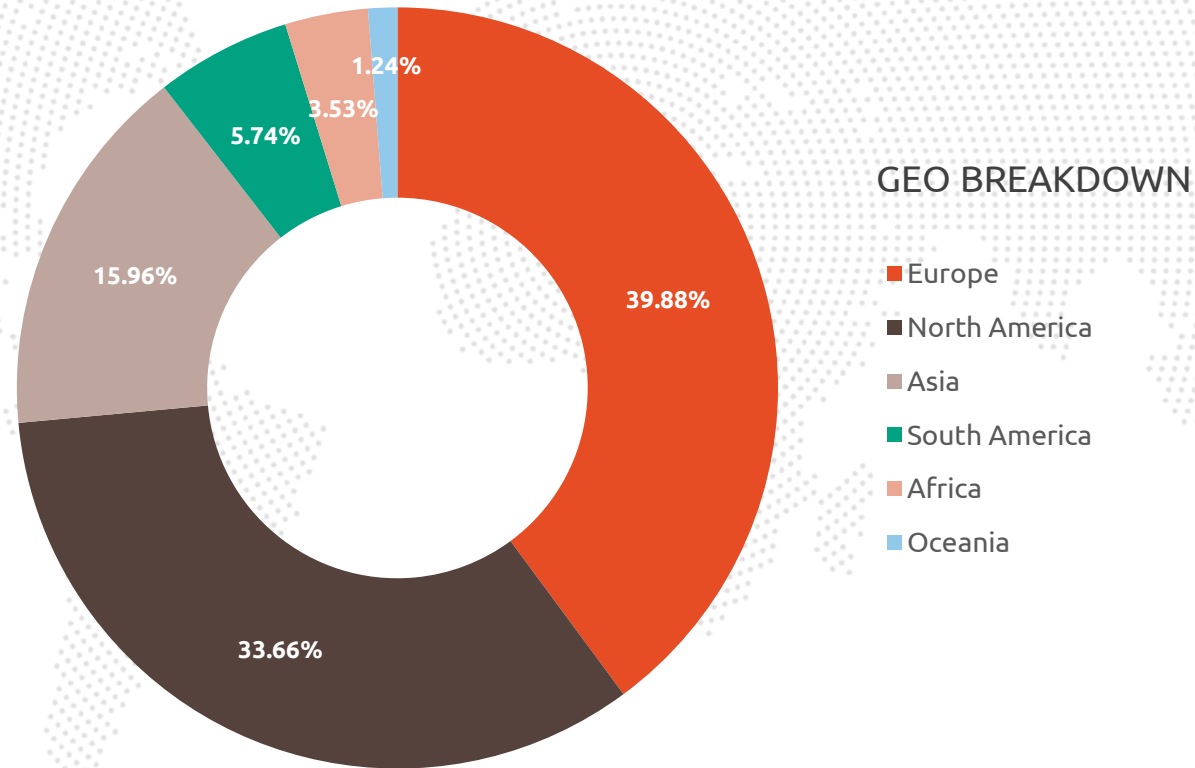

IIoT World Industrial Metaverse Day 2022

For the 2022 edition, we achieved:

an average of 2251 registered attendees per session

an average of 344 live attendees per session

an average of 22 questions per session (in the Q&A chat)

an average of 67 comments in the chat tool

Demographics of IIoT World Industrial Metaverse Day 2022 Attendees

Attendees from 114 Countries

Demographics of IIoT World Industrial Metaverse Day 2022 Attendees